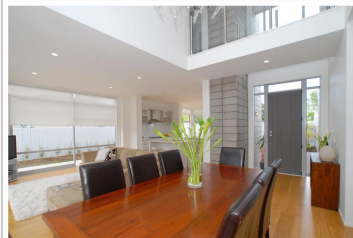

Working from home is an increasing trend and it is an interesting challenge to accommodate business and family functions in design.

We recently had an email from **Jody & Scott Keon of Matakana** who tell us that **NZ Life & Leisure** magazine's pre-Xmas issue will feature **MRA Limited's** design for their home. The lifestyle article on the house also features Jody's art gallery that is contained within the house. Artist Jody, as Hope Gibbons and Jody G has combined her successful business with idyllic rural family life, all with commanding seaviews. Now that's got to be good for you!

MRA Website: Redeveloped by BizLinks the website is now open for business and is looking good. We hope you enjoy the new material. Let us know what you think.

www.mra.net.nz

We'll continue to seek and include information that will be of interest to our clients. You can also check out on our **Progetti Style** plan range—with sample plans available for viewing. Our racing activities can also be accessed through the site with a link to the Alfa Romeo Trofeo Series Website which is also hosted by the talented Bizlinks team, David & Julie Levin. Thanks Guys, for all the hard work!

MRA Racing – The 2006/2007 season is underway. Mark has been performing steadily and is currently 6th overall and 7th in reverse grid competitions. As for Wendy's race programme - one project at a time—the Xmas wish list includes race seat, belts & roll cage—oh and a wheel bearing too please.

Cheers &
Merry Xmas,
Wendy & Mark
MRA Limited